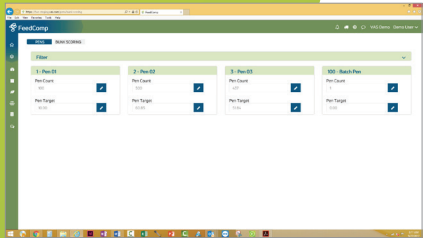

Transforming Dairy Intelligence

FeedComp All Ingredients

FeedComp Bunk Scoring

FeedComp Dashboard

vas
FEEDCOMP

Manage Your Feed Like Never Before

- Excel at Inventory Management
- Access your data and make critical feed changes from any device anywhere, anytime
- Switch between multi-facilities with a tap of a finger
- Integrate your Coop Creamery Data (not available with all creameries)
- Grant access to key members of management team
- Eliminate emailing of reports, analyze or view data directly from any device
- Automatically receive new analytical tools without having to update

Update to the newest version of FeedWatch and be able to also use the user-friendly app, FeedComp, that enhances the function of the desktop.

DairyComp

vas DAIRYCOMP

Access your cow data anyplace, anytime with any device.

- Add item cards that are customizable
- View Individual cow data including all lactations, milk production, events, items
- View favorite reports
- Invite others to connect to your dairy
- At a glance see if interfaces are working
- See the weather in your area