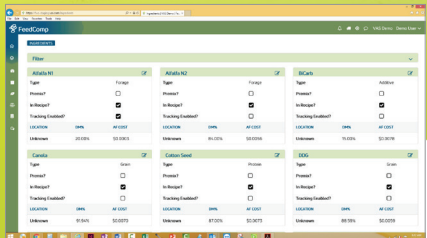

Transforming Dairy Intelligence

FeedComp All Ingredients

FeedComp Bunk Scoring

FeedComp Dashboard

vas
FEEDCOMP

Manage Your Feed Like Never Before

- Excel at Inventory Management
- Access your data and make critical feed changes from any device anywhere, anytime
- Switch between multi-facilities with a tap of a finger
- Integrate your Coop Creamery Data (not available with all creameries)
- Grant access to key members of management team
- Eliminate emailing of reports, analyze or view data directly from any device
- Automatically receive new analytical tools without having to update

Update to the newest version of FeedWatch and be able to also use the user-friendly app, FeedComp, that enhances the function of the desktop.

DairyComp

vas DAIRYCOMP

Access your cow data anyplace, anytime with any device.

- Add item cards that are customizable
- View Individual cow data including all lactations, milk production, events, items
- View favorite reports
- Invite others to connect to your dairy
- At a glance see if interfaces are working
- See the weather in your area