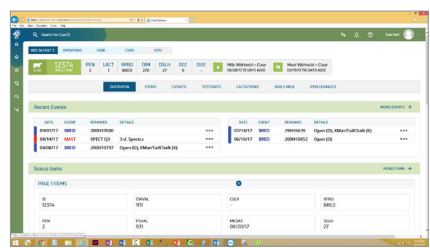

Update to the newest version of FeedWatch and be able to also use the user-friendly app, FeedComp, that enhances the function of the desktop.

DairyComp

vas DAIRYCOMP

Access your cow data anyplace, anytime with any device.

- Add item cards that are customizable
- View Individual cow data including all lactations, milk production, events, items
- View favorite reports
- Invite others to connect to your dairy
- At a glance see if interfaces are working
- See the weather in your area