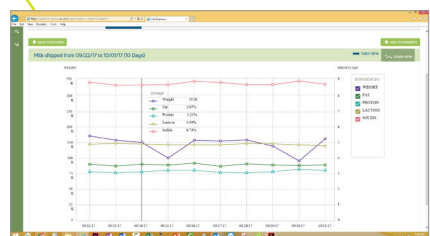

- Add item cards that are customizable
- View Individual cow data including all lactations, milk production, events, items
- View favorite reports
- Invite others to connect to your dairy
- At a glance see if interfaces are working
- See the weather in your area

DairyComp Overview

vas PARLORCOMP

In the ParlorComp App you can:

- Monitor wash up
- Receive production pen totals for management and feeding efficiency
- Monitor parlor performance and employee performance
- Ensure greater total quality
- Better integrate and share data with production partners