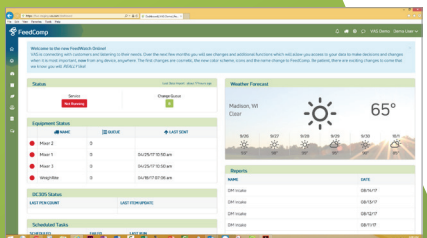

Transforming Dairy Intelligence

FeedComp All Ingredients

FeedComp Bunk Scoring

FeedComp Dashboard

vas
FEEDCOMP

Manage Your Feed Like Never Before

- Excel at Inventory Management
- Access your data and make critical feed changes from any device anywhere, anytime
- Switch between multi-facilities with a tap of a finger
- Integrate your Coop Creamery Data (not available with all creameries)
- Grant access to key members of management team
- Eliminate emailing of reports, analyze or view data directly from any device
- Automatically receive new analytical tools without having to update

Update to the newest version of FeedWatch and be able to also use the user-friendly app, FeedComp, that enhances the function of the desktop.

DairyComp

vas DAIRYCOMP

Access your cow data anyplace, anytime with any device.

- Add item cards that are customizable
- View Individual cow data including all lactations, milk production, events, items
- View favorite reports
- Invite others to connect to your dairy
- At a glance see if interfaces are working
- See the weather in your area