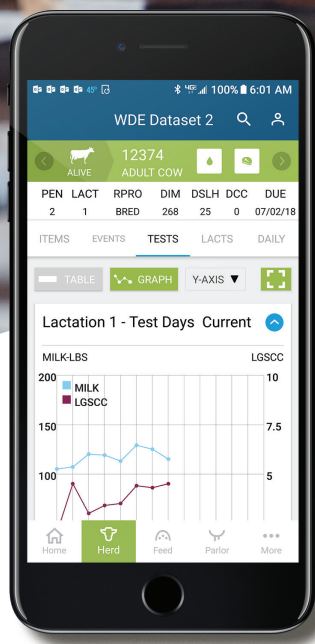

Transforming Dairy Intelligence

FeedComp All Ingredients

FeedComp Bunk Scoring

FeedComp Dashboard

vas
FEEDCOMP

Manage Your Feed Like Never Before

- Excel at Inventory Management
- Access your data and make critical feed changes from any device anywhere, anytime
- Switch between multi-facilities with a tap of a finger
- Integrate your Coop Creamery Data (not available with all creameries)
- Grant access to key members of management team
- Eliminate emailing of reports, analyze or view data directly from any device
- Automatically receive new analytical tools without having to update

Update to the newest version of FeedWatch and be able to also use the user-friendly app, FeedComp, that enhances the function of the desktop.

DairyComp

vas DAIRYCOMP

Access your cow data anyplace, anytime with any device.

- Add item cards that are customizable
- View Individual cow data including all lactations, milk production, events, items
- View favorite reports
- Invite others to connect to your dairy
- At a glance see if interfaces are working
- See the weather in your area

DairyComp Overview

vas PARLORCOMP

In the ParlorComp App you can:

- Monitor wash up
- Receive production pen totals for management and feeding efficiency
- Monitor parlor performance and employee performance
- Ensure greater total quality
- Better integrate and share data with production partners