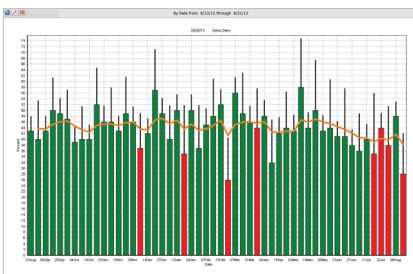

Pregnancy Risk

Easy-to-use, guided analysis

Current CowCard Information

Transition Cow Management

Conception Risk by Week