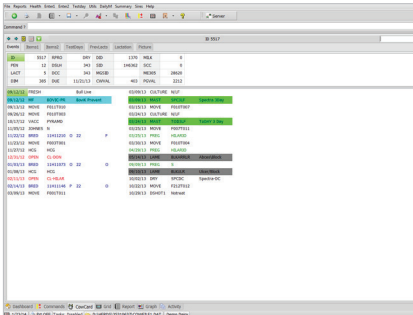

## Dairy Management System Lets you manage more effectively

DAIRYCOMP 305 is the dairy industry's most advanced on-farm dairy management software program. DAIRYCOMP 305 does its job faster, easier and with more sophistication than any other method. This program has the tools necessary for keeping track of all cow information, i.e., reproduction, production and health. Meet the present and future record keeping challenges and stay competitive in the dairy industry with DAIRYCOMP 305.

### DAIRYCOMP 305 features

- **Speed.** Fastest program for recording and getting information. Does away with all duplicate and many repetitive entries.
- **Flexibility.** Can be customized to a variety of dairy management styles. Report variety limited only by the users imagination.
- **Compatibility.** Connects with all cooperating DHIA centers. Can calculate its own production information.
- **Sophistication.** Capable of connecting with on-farm milking systems. Can transfer information to and from other computers.

Pregnancy Risk

Easy-to-use, guided analysis

Current CowCard Information

Transition Cow Management

Conception Risk by Week

### Fast and Friendly

- DAIRYCOMP 305 saves time (50% less time required to record data).
- Program is user friendly and simple to use.
- Reports can be set up to fit a producer's choice and accessed quickly.
- Menu systems are easy to follow.
- Helpful descriptions are provided.