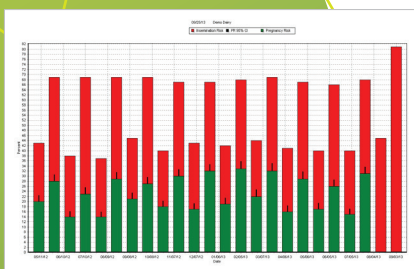

DAIRYCOMP 305 features

- **Speed.** Fastest program for recording and getting information. Does away with all duplicate and many repetitive entries.
- **Flexibility.** Can be customized to a variety of dairy management styles. Report variety limited only by the users imagination.
- **Compatibility.** Connects with all cooperating DHIA centers. Can calculate its own production information.
- **Sophistication.** Capable of connecting with on-farm milking systems. Can transfer information to and from other computers.

Pregnancy Risk